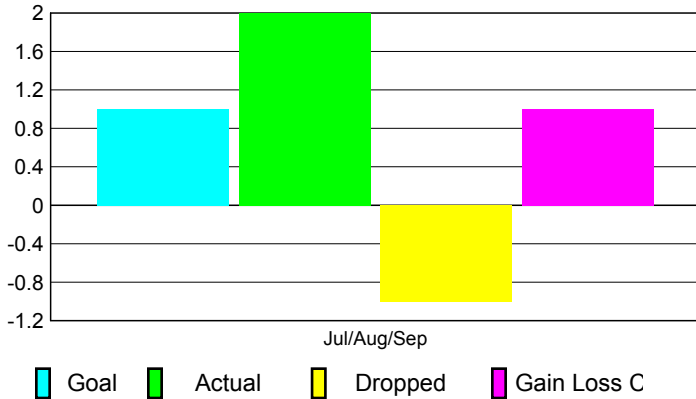

2010-2011 GMT Reports for District (or Undistricted) **District 201Q1**

GMT: **Anthony 'Tony' J Benbow**

Location: **AUSTRALIA**

GMT CA: **7**

CLUBS

Club Results
2010-2011

Clubs
2009-2010

Month	New Club Goal	Actual New Clubs	Actual Dropped Clubs	Gain/Loss of Clubs	Gain/Loss of Clubs
Jul/Aug/Sep	1	2	-1	1	-1
Totals	1	2	-1	1	-1

Club Results 2010-2011

Goal, New, Dropped, Gain/Loss

Comparison of Club Gain/Loss

Current Year Compared to the Previous Year

YTD Status Quo Clubs 2010-2011

Status Quo Clubs Compared to Status Quo Members

MEMBERSHIP