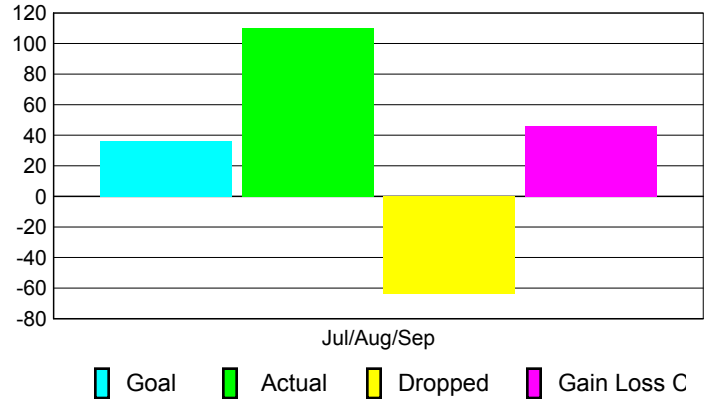

Membership Results 2010-2011

Goal, New, Dropped, Gain/Loss